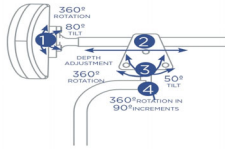

Standard Features:
3" Contour Depth
40° angle adjustment
4" depth adjustment
20° rotation
136kg (21 stone) user weight
All E2S backs 6 - 16" high include mini set, QR mounting hardware & hardware interface. All E2S backs 18" & 20" high include Easyset QR mounting hardware & easy set mounting interface
Important - Standard hardware is included

Please note: Shoulder harness back guides are also available on the Body point price list

Privacy flap attachment to fit all backs from 30.5cm to 50.5cm wide

1551799		Extra Small	26cm x 41cm	€ 80.00
1551800		Small	33cm x 41cm	€ 80.00
1551903		Medium	38cm x 41cm	€ 80.00
1551904		Large	43cm x 41cm	€ 80.00

Headrest

Complete headrest

1634173		250mm soft headrest pad complete with angle and depth adjustable stem	€ 349.00
Headrest Adaptor			
1632756		E2 Headrest adaptor - When required with back heights 12" - 13" - must be selected as an option	€ 26.00
TOTAL PRICE:			